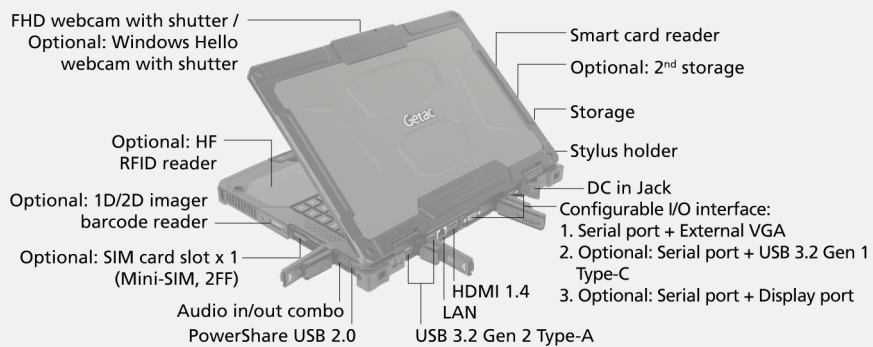

B360 FULLY RUGGED NOTEBOOK

- MIL-STD 810H, 6ft operating drop rating, IP66 certified, and optional salt fog resistant
- 10th Generation Intel® Core™ Processor
- 13.3" FHD LumiBond® display with Getac sunlight readable technology (1,400 nits) and capacitive touchscreen
- Enhanced enterprise security with optional dual user replaceable storage, Windows Hello face-authentication camera, integrated 1D/2D imager barcode reader and multi-factor authentication options
- LifeSupport™ battery swappable technology

B360 FULLY RUGGED NOTEBOOK

Expansion Slots	Smart card reader x 1 Optional: 1D / 2D imager barcode reader
I/O Interface	FHD webcam x 1 Audio in/out combo x 1 DC in Jack x 1 PowerShare USB 2.0 x 1 USB 3.2 Gen 2 Type-A x 2 LAN (RJ45) x 1 HDMI 1.4 x 1 Docking connector x 1 Optional: SIM card slot x 1 (Mini-SIM, 2FF) Optional: Windows Hello face-authentication camera (front-facing) x 1 Optional: RF antenna pass-through for GPS, WWAN and WLAN Configurable I/O options ⁱⁱ : 1. Serial port (9-pin; D-sub) x 1 + External VGA (15-pin; D-sub) x 1 2. Serial port (9-pin; D-sub) x 1 + USB 3.2 Gen 2 Type-C x 1 3. Serial port (9-pin; D-sub) x 1 + Display port x 1 4. Serial port (9-pin; D-sub) x 1 + External VGA (15-pin; D-sub) x 1 + 2nd LAN (RJ45) x 1 5. Serial port (9-pin; D-sub) x 1 + Display Port x 1 + 2nd LAN (RJ45) x 1
Communication Interface	10 / 100 / 1000 base-T Ethernet Intel® Wi-Fi 6 AX200, 802.11ax Bluetooth (v5.2) ⁱⁱⁱ Optional: Dedicated GPS ^{iv} Optional: 4G LTE mobile broadband with integrated GPS ^{iv,v}
Security Features	TPM 2.0 Kensington lock Optional: Fingerprint reader ^{xi} Optional: HF RFID reader ^{vi, xi} Smart card reader
Power	AC adapter (90W, 100-240VAC, 50/60Hz) Li-ion battery (11.1V, typical 2100mAh; min. 2040mAh) x 2 LifeSupport™ battery swappable technology
Dimension (W x D x H) & Weigh	342 x 281 x 34.9 mm (13.46" x 11.06" x 1.37") 2.32kg (5.11lbs) ^{vii}